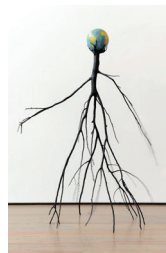

TC_ARENA_11

Krištof Kintera
Nervous Trees
2013
Installation view at Museum Tinguely
2014 Electromechanical sculpture
Photo: Stefan Holenstein