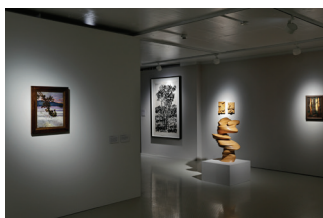

TC_ARENA_17

Installation view
Tree Connections
2021
Kulturstiftung Basel H. Geiger | KBH.G