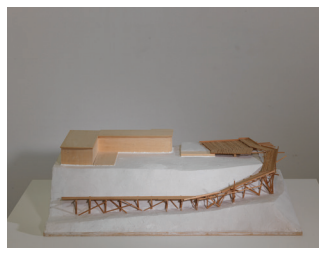

TC_ARENA_07

Tadashi Kawamata
Catwalk and Platform (model)
2004/2005
Wood, glue, plaster
30×80×50 cm
Private Collection
Photo: Serge Hasenböhler