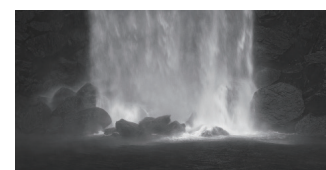

KJ_12

DE:
Kim Jungman, *Every Teardrop Is A Waterfall*,
2014, 449 × 242 cm
© studio velvetunderground

ENG:
Kim Jungman, *Every Teardrop Is A Waterfall*,
2014, 449 × 242 cm
© studio velvetunderground